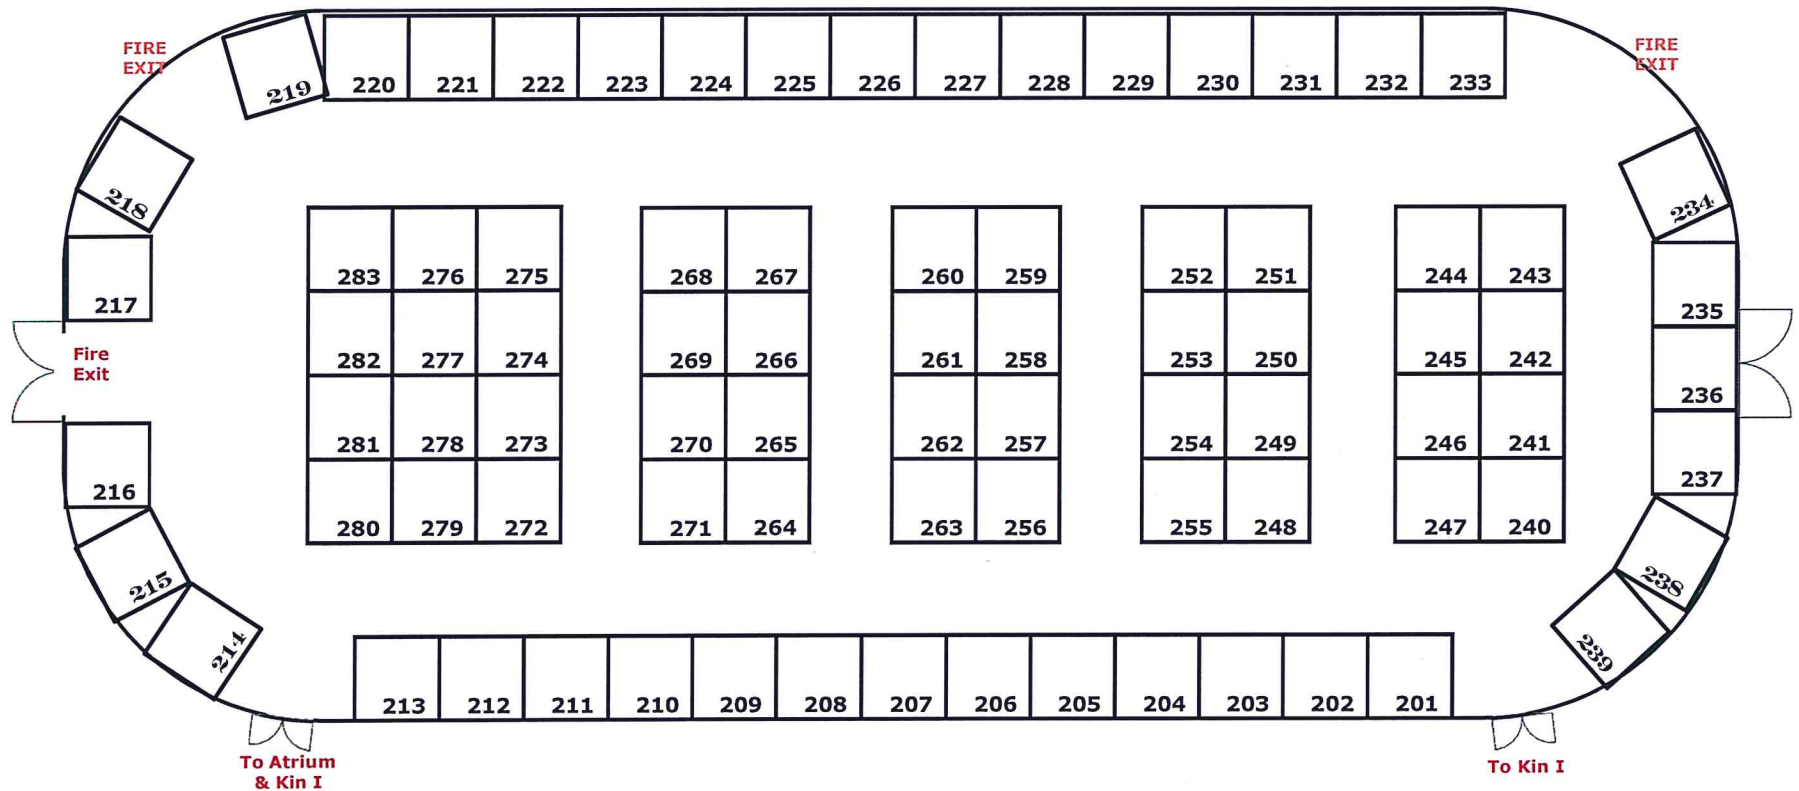

Discovery Place II

Kin 2

**Canadian Home Builders' Assn. of
Northern BC (CHBA-NBC)**

Exhibition Park, Prince George
*Maps are subject to change

Phone: 250-563-3306
Fax: 250-563-3815
Email: admin@chbanorthernbc.ca
Website: www.chbanorthernbc.ca